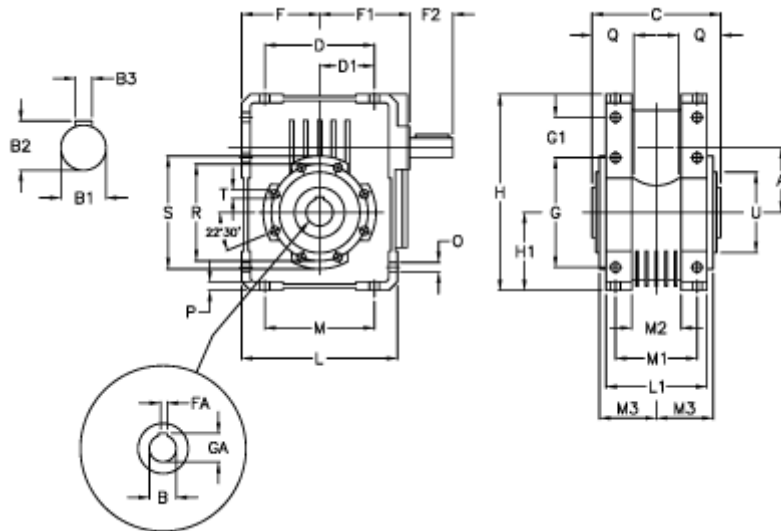

Article number: 3922063038700

Description: Worm gear with solid input shaft
W 63U-38-HS unassembled

Measures

| | | | |
|-----------|---------------------------|-----------|-----------|
| A = 62.17 | Description = W 63U-xx-HS | H = 182.5 | O = 9.0 |
| B = 25 | F = 72.5 | H1 = 72.5 | P = 8 |
| B1 = 18 | F1 = 110.5 | L = 145 | Q = 35 |
| B2 = 20.5 | F2 = 40 | L1 = 94 | R = 90 |
| B3 = 6 | FA = 8 | M = 102 | S = 105 |
| C = 120 | G = 102 | M1 = 76 | T = M8x14 |
| D = 102.0 | G1 = 37.5 | M2 = 46 | U = 75 |
| D1 = 51.0 | GA = 28.3 | M3 = 53.0 | |